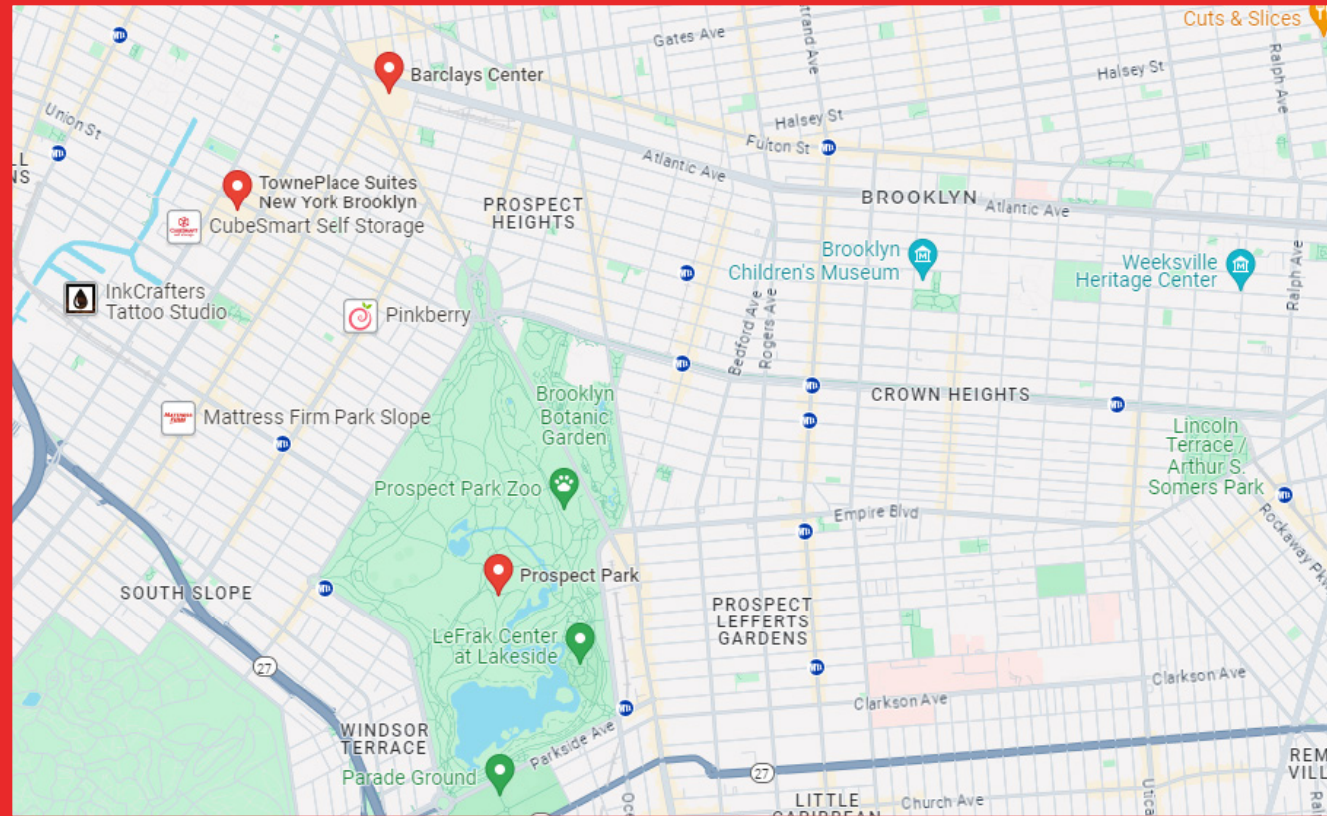

## Hotel Location & Nearby Attractions

Located in Brooklyn (Park Slope), Townplace Suites by Marriott is a 5-minute drive from the Barclays Center and Prospect Park. This hotel is in close proximity to the Brooklyn Botanic Gardens and Brooklyn Children's Museum.

# TOWNEPLACE SUITES<sup>®</sup>

BY MARRIOTT

**TownePlace Suites  
New York Brooklyn**

561 President Street  
Brooklyn, New York 11215

**TOWNEPLACE  
SUITES<sup>®</sup>**  
BY MARRIOTT

**Marriott Towneplace Suites**