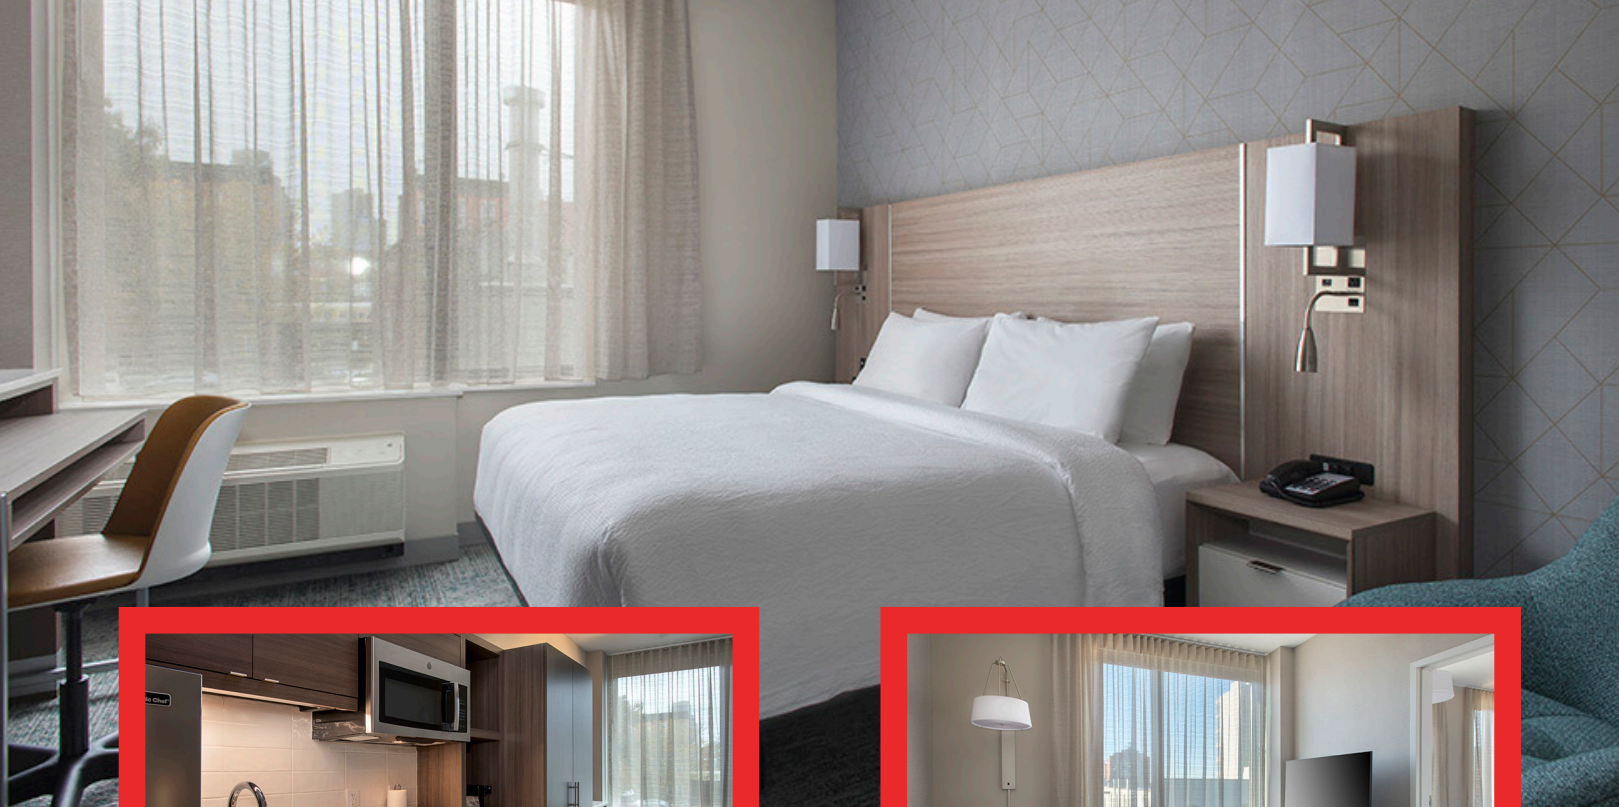

# TOWNEPLACE SUITES<sup>®</sup>

BY MARRIOTT

**TownePlace Suites  
New York Brooklyn**

561 President Street  
Brooklyn, New York 11215

**TOWNEPLACE  
SUITES<sup>®</sup>**  
BY MARRIOTT

**Marriott Towneplace Suites**

## Room Amenities

 50" flat-screen TVs with Premium TV channels, connectivity with Netflix, Chromecast, etc.

 Well-lit work desks

 Designer closet shelving, and luxurious bedding.

 Kitchens with full size fridge, microwave, dishwasher, Coffee machine, Toaster and 1 burner hot plate.

### Hotel Accommodations and Guest Rooms

Make yourself at home in one of the 112 guestrooms, featuring kitchenettes with full-sized refrigerators/freezers and stovetops. Wired and wireless Internet access is complimentary, while 50-inch LED televisions with Premium digital programming entertainment. Conveniences include desks and separate sitting areas, as well as phones with free local calls.