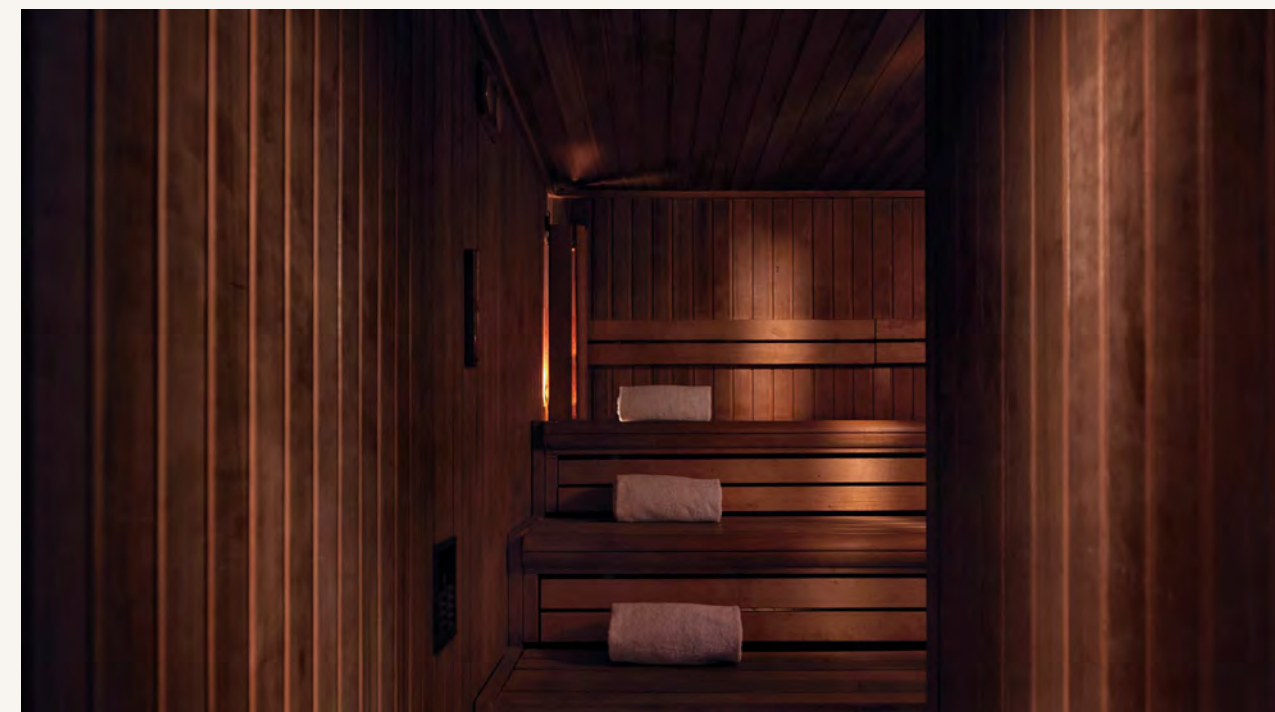

Facilities & Services

Location

**EVERY MOMENT AT THE MAY FAIR
IS CURATED TO HELP YOU UNWIND.**

Each room features contemporary decor, with British handcrafted Vispring mattresses, goose down pillows and 350 thread count Egyptian cotton bedding. The spacious Italian marble bathrooms all have power showers and luxury bath amenities, while 300-channel Samsung TVs and complimentary high-speed Wi-Fi allows for unrestricted entertainment.

THE MAY FAIR HOTEL

Welcome

Bedrooms

Suites

Meetings & Events

Screening Room

Restaurants

SPA & GYM

Facilities & Services

Location

MAY FAIR SPA OFFERS A HOLISTICALLY TAILORED EXPERIENCE

With treatments that are carefully structured to put time on hold, creating a discreet, healing inner sanctuary far from the whirl of central London.

Facilities

- Aromatic steam room
- Herbal sauna
- Experience showers
- Ice fountain
- Candlelit relaxation room with heated beds
- 24-hour gym

THE MAY FAIR HOTEL

Welcome

Bedrooms

Suites

Meetings & Events

Screening Room