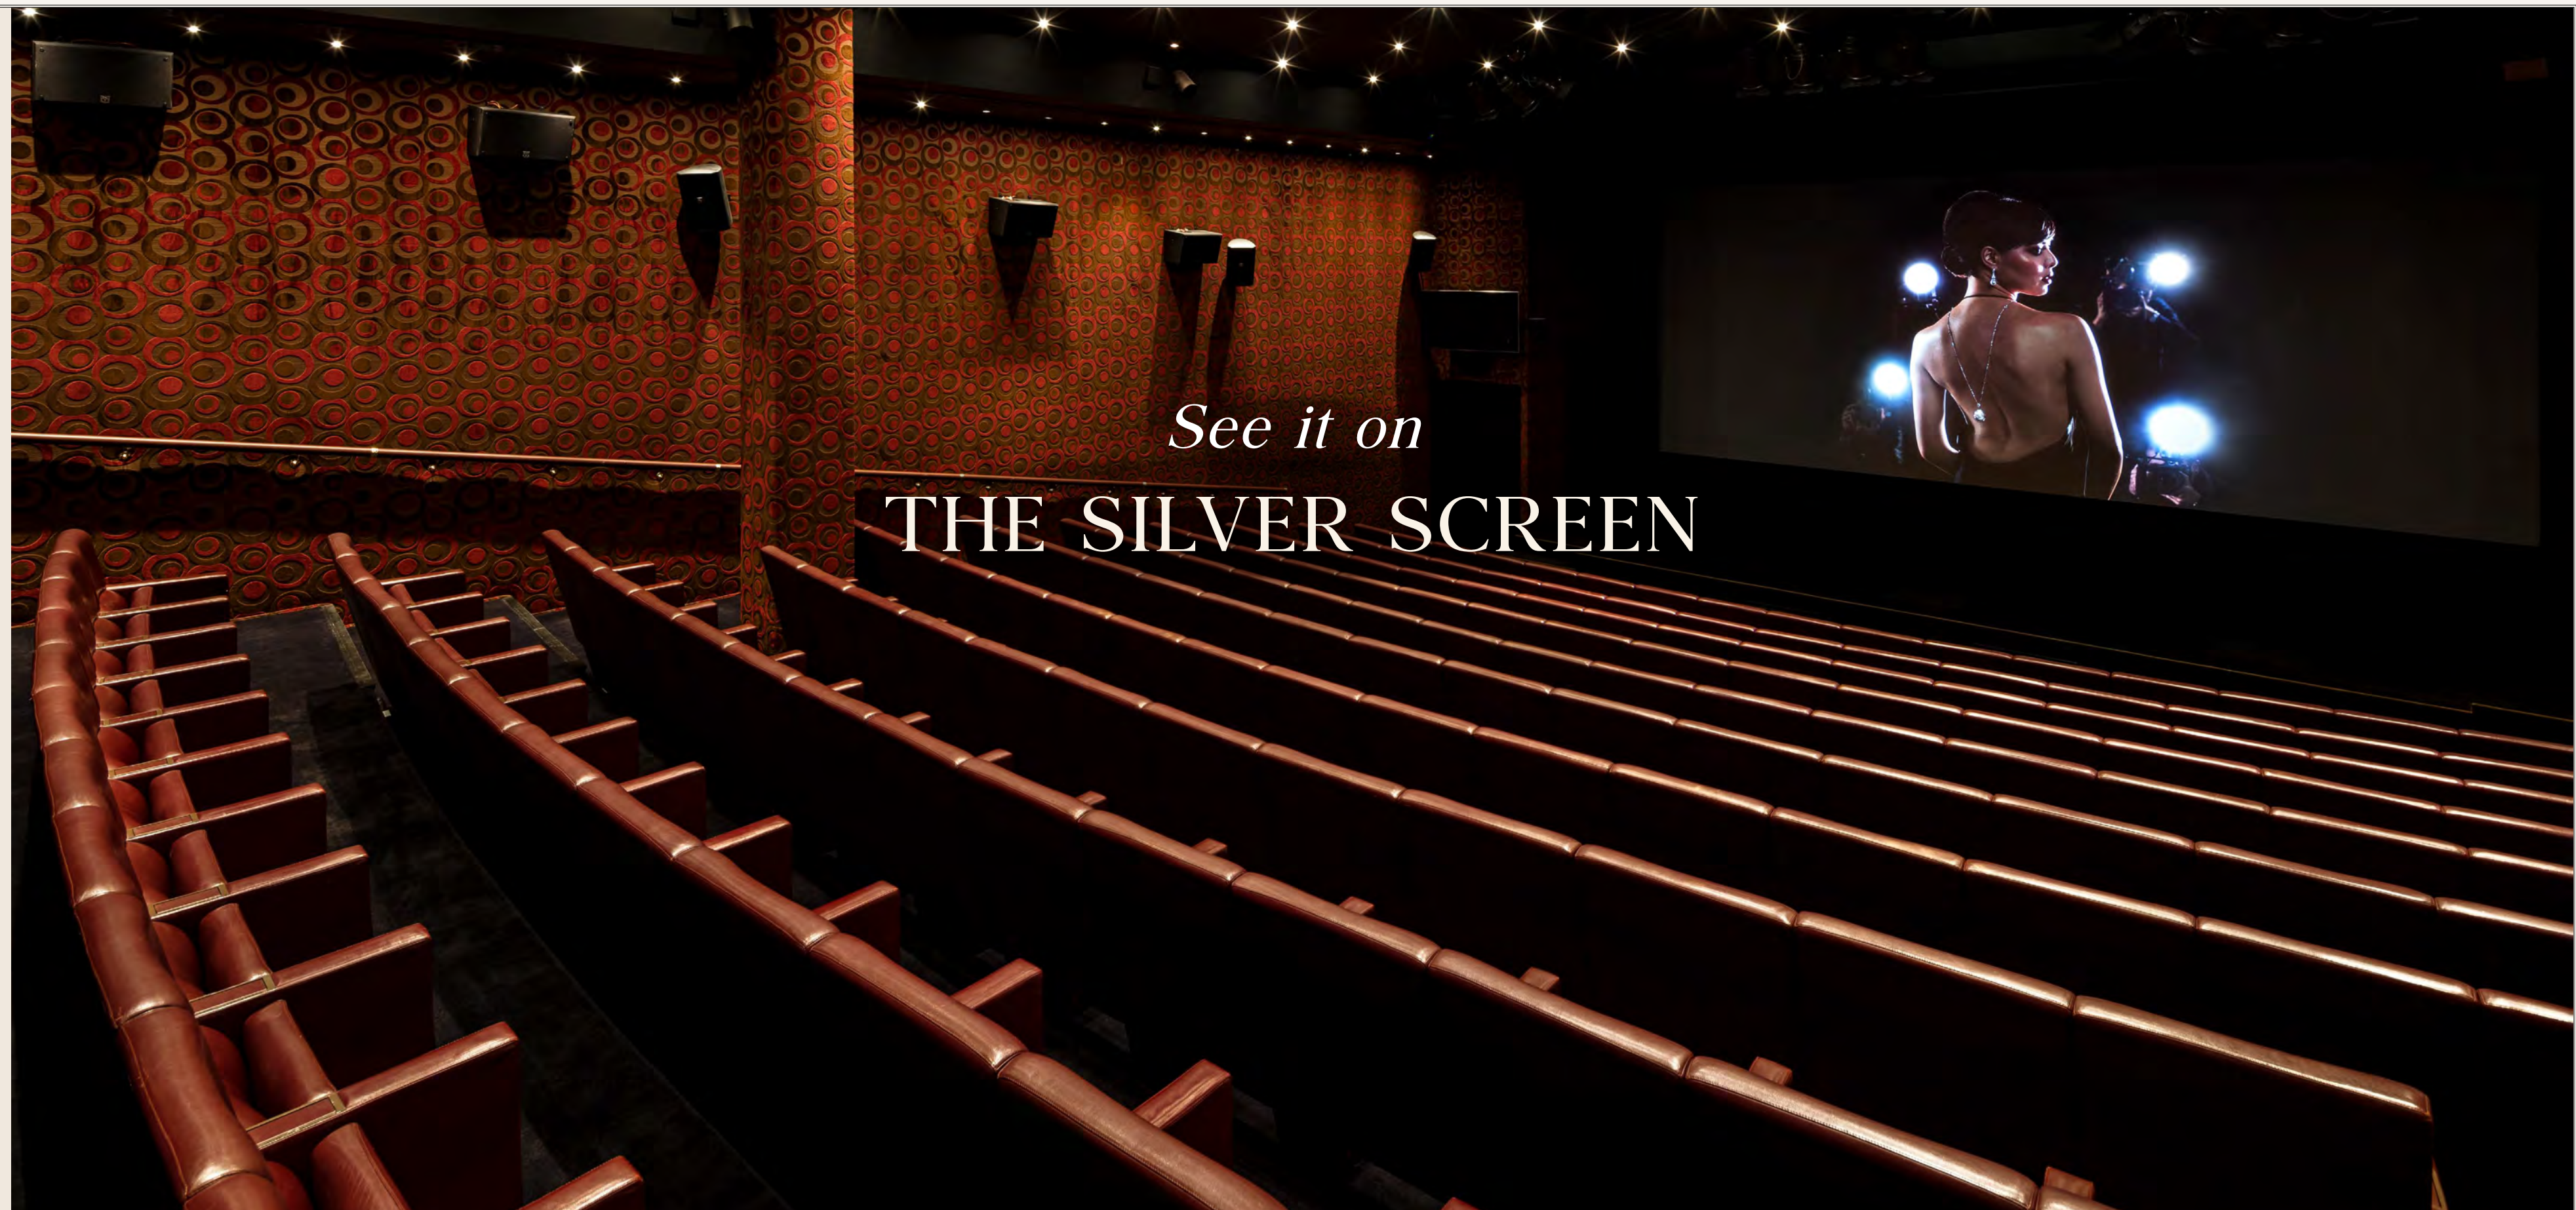

Restaurants

Spa & Gym

Facilities & Services

Location

DESIRABLE EVENT SPACES IN AN ICONIC LOCATION.

From the elegant Crystal Room to the stunning 201-seater May Fair Theatre, discover the perfect venue for your event. A brilliant collision of versatility, character and inimitable service makes us the preferred choice for anything from financial roadshows to private celebrations and beautiful weddings.

[Facilities & Services](#)

[Location](#)

DISCOVER INTIMATE CINEMATIC EXPERIENCES IN THE HEART OF MAYFAIR.

Powered by big screen technology. Featuring 201 custom designed Italian leather seats, May Fair Theatre allows audiences sit in supreme comfort with armrests, fold out tables and ample leg room to stretch out.