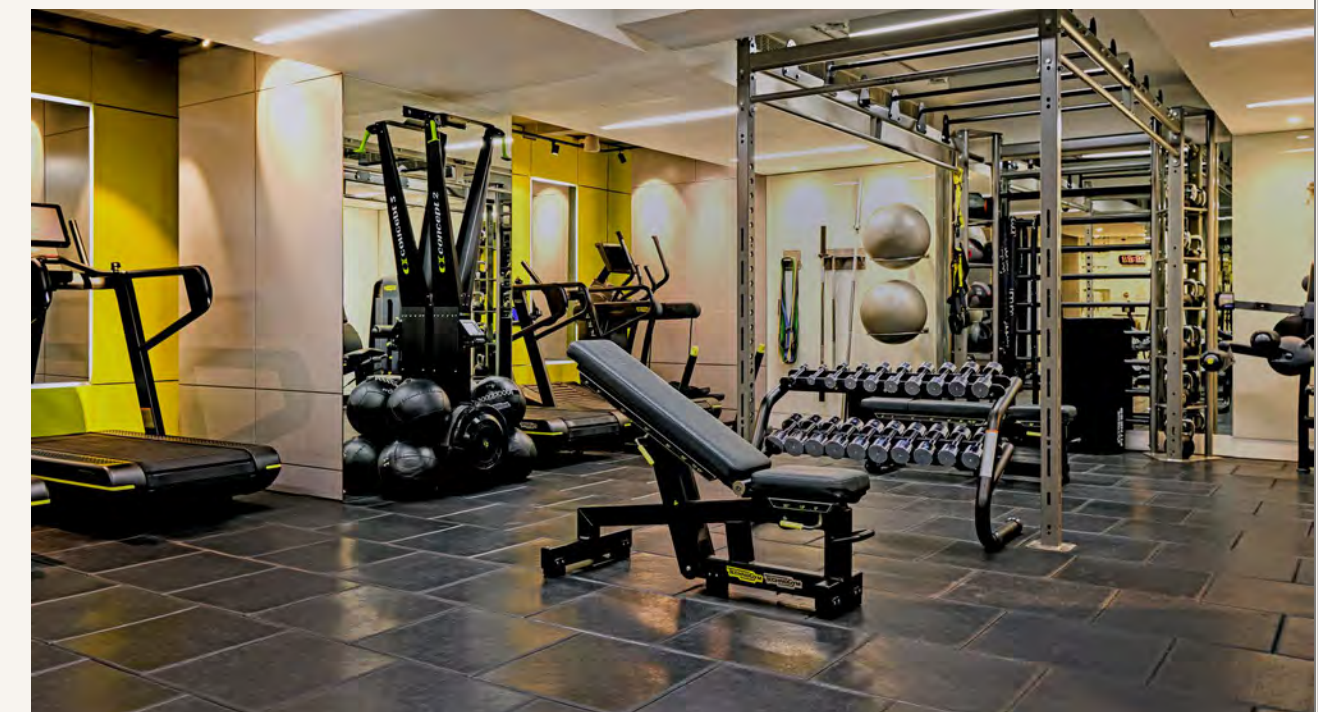

[- May Fair Bar](#)

[Spa & Gym](#)

[Facilities & Services](#)

[Location](#)

MAY FAIR BAR

An elegant dining and drinking spot nestled in the heart of Mayfair, serving breakfast, brunch, lunch, cocktails and night bites from around the world.

THE MAY FAIR HOTEL

Welcome

Bedrooms

Suites

Meetings & Events

Screening Room

Restaurants

SPA & GYM

Facilities & Services

Location

MAY FAIR SPA OFFERS A HOLISTICALLY TAILORED EXPERIENCE

With treatments that are carefully structured to put time on hold, creating a discreet, healing inner sanctuary far from the whirl of central London.

Facilities

- Aromatic steam room
- Herbal sauna
- Experience showers
- Ice fountain
- Candlelit relaxation room with heated beds
- 24-hour gym

THE MAY FAIR HOTEL

Welcome

Bedrooms

Suites

Meetings & Events

Screening Room