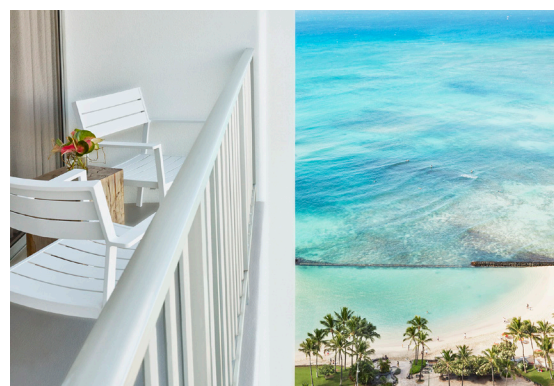

'ALOHI LANI RESORT

WAIKIKI BEACH

INTRODUCING ALOHA CHIC @ 'ALOHI LANI RESORT WAIKIKI BEACH

LINGER LONGER...

Enjoy a **4th NIGHT FREE!**

WITH DAILY BREAKFAST BUFFET FOR TWO

PARTIAL OCEAN VIEW **\$584** PPDO

OCEAN VIEW **\$616** PPDO

DIAMOND HEAD OCEAN VIEW **\$659** PPDO

PACKAGES INCLUDE:

Airport Fresh Flower Lei Greeting • 4 Nights Accommodations
with 4th Night Free • Daily Breakfast Buffet for Two
Airport Transfers • All Applicable Taxes

Introducing an alluring "aloha-chic" factor. Hawaii's sophisticated new modern resort is located in the heart of Waikiki. Alohilani Resort Waikiki Beach offers a stylish new way to stay and play in Hawaii's most iconic city beachfront that is transforming with new and unprecedented and cultural, culinary and shopping offerings.